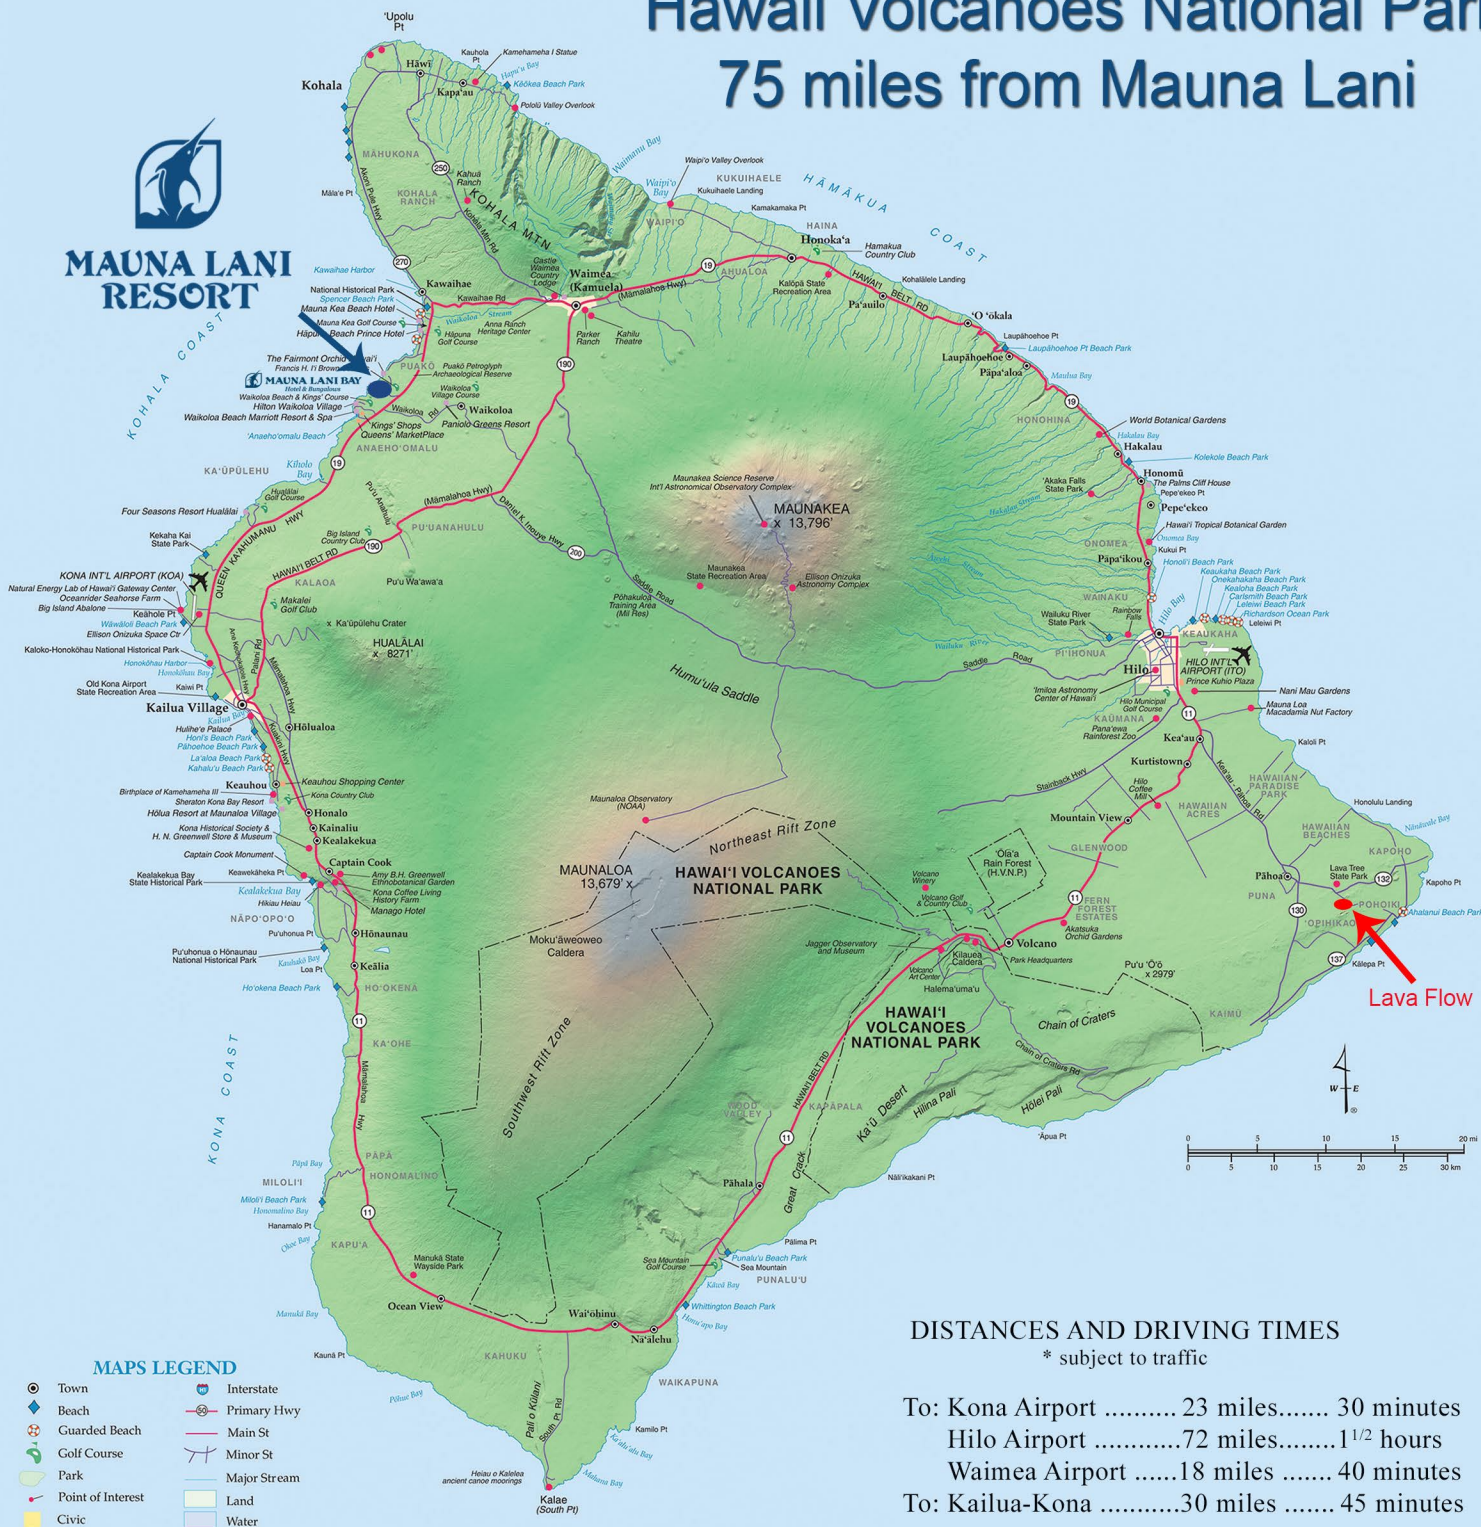

## MAUNA LANI RESORT

Aloha,

While our hearts go out to those affected by the Kilauea Volcano activity, Mauna Lani Resort is thankfully unaffected by the volcano. Mauna Lani is located more than 75 miles from the Kilauea Volcano. There is absolutely no reason for current or future guests to change their travel and vacation plans to Mauna Lani.

A few helpful notes from the experts:

- The Kilauea Volcano is located on a remote area on the island of Hawaii's east side. Of the island's 4,028 square miles, less than 2% of the island is impacted by the Kilauea Volcano.
- Air Access: All flights into the Ellison Onizuka Kona International Airport and Hilo International Airport are operating normally.
- Air Quality: The air quality on the Kohala Coast remains clean and safe. Officials are monitoring air quality near where the lava is flowing, and in those localized areas.

**NEW AIR MONITORING VIEWER – Launched June 5**  
[https://response.epa.gov/site/map\\_list.aspx?site\\_id=12766](https://response.epa.gov/site/map_list.aspx?site_id=12766)

---

## 75 miles from Mauna Lani

**MAUNA LANI  
RESORT**

**Lava Flow**